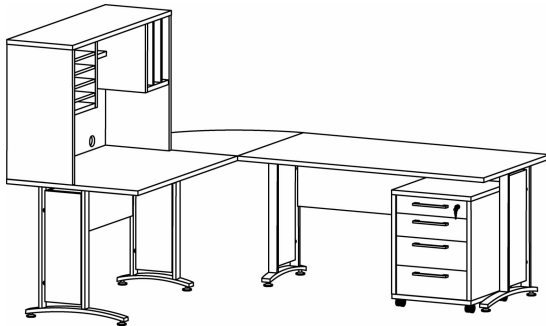

Tempered Glass

899.75
80400/07 –desk combination
(1x80403, 1x80443, 1x80408, 1x80402, 1x80437, 1x80438, 1x80419)
90.5 x 78.75 x 29.25/59.5"H
special order beech, maple, or cherry